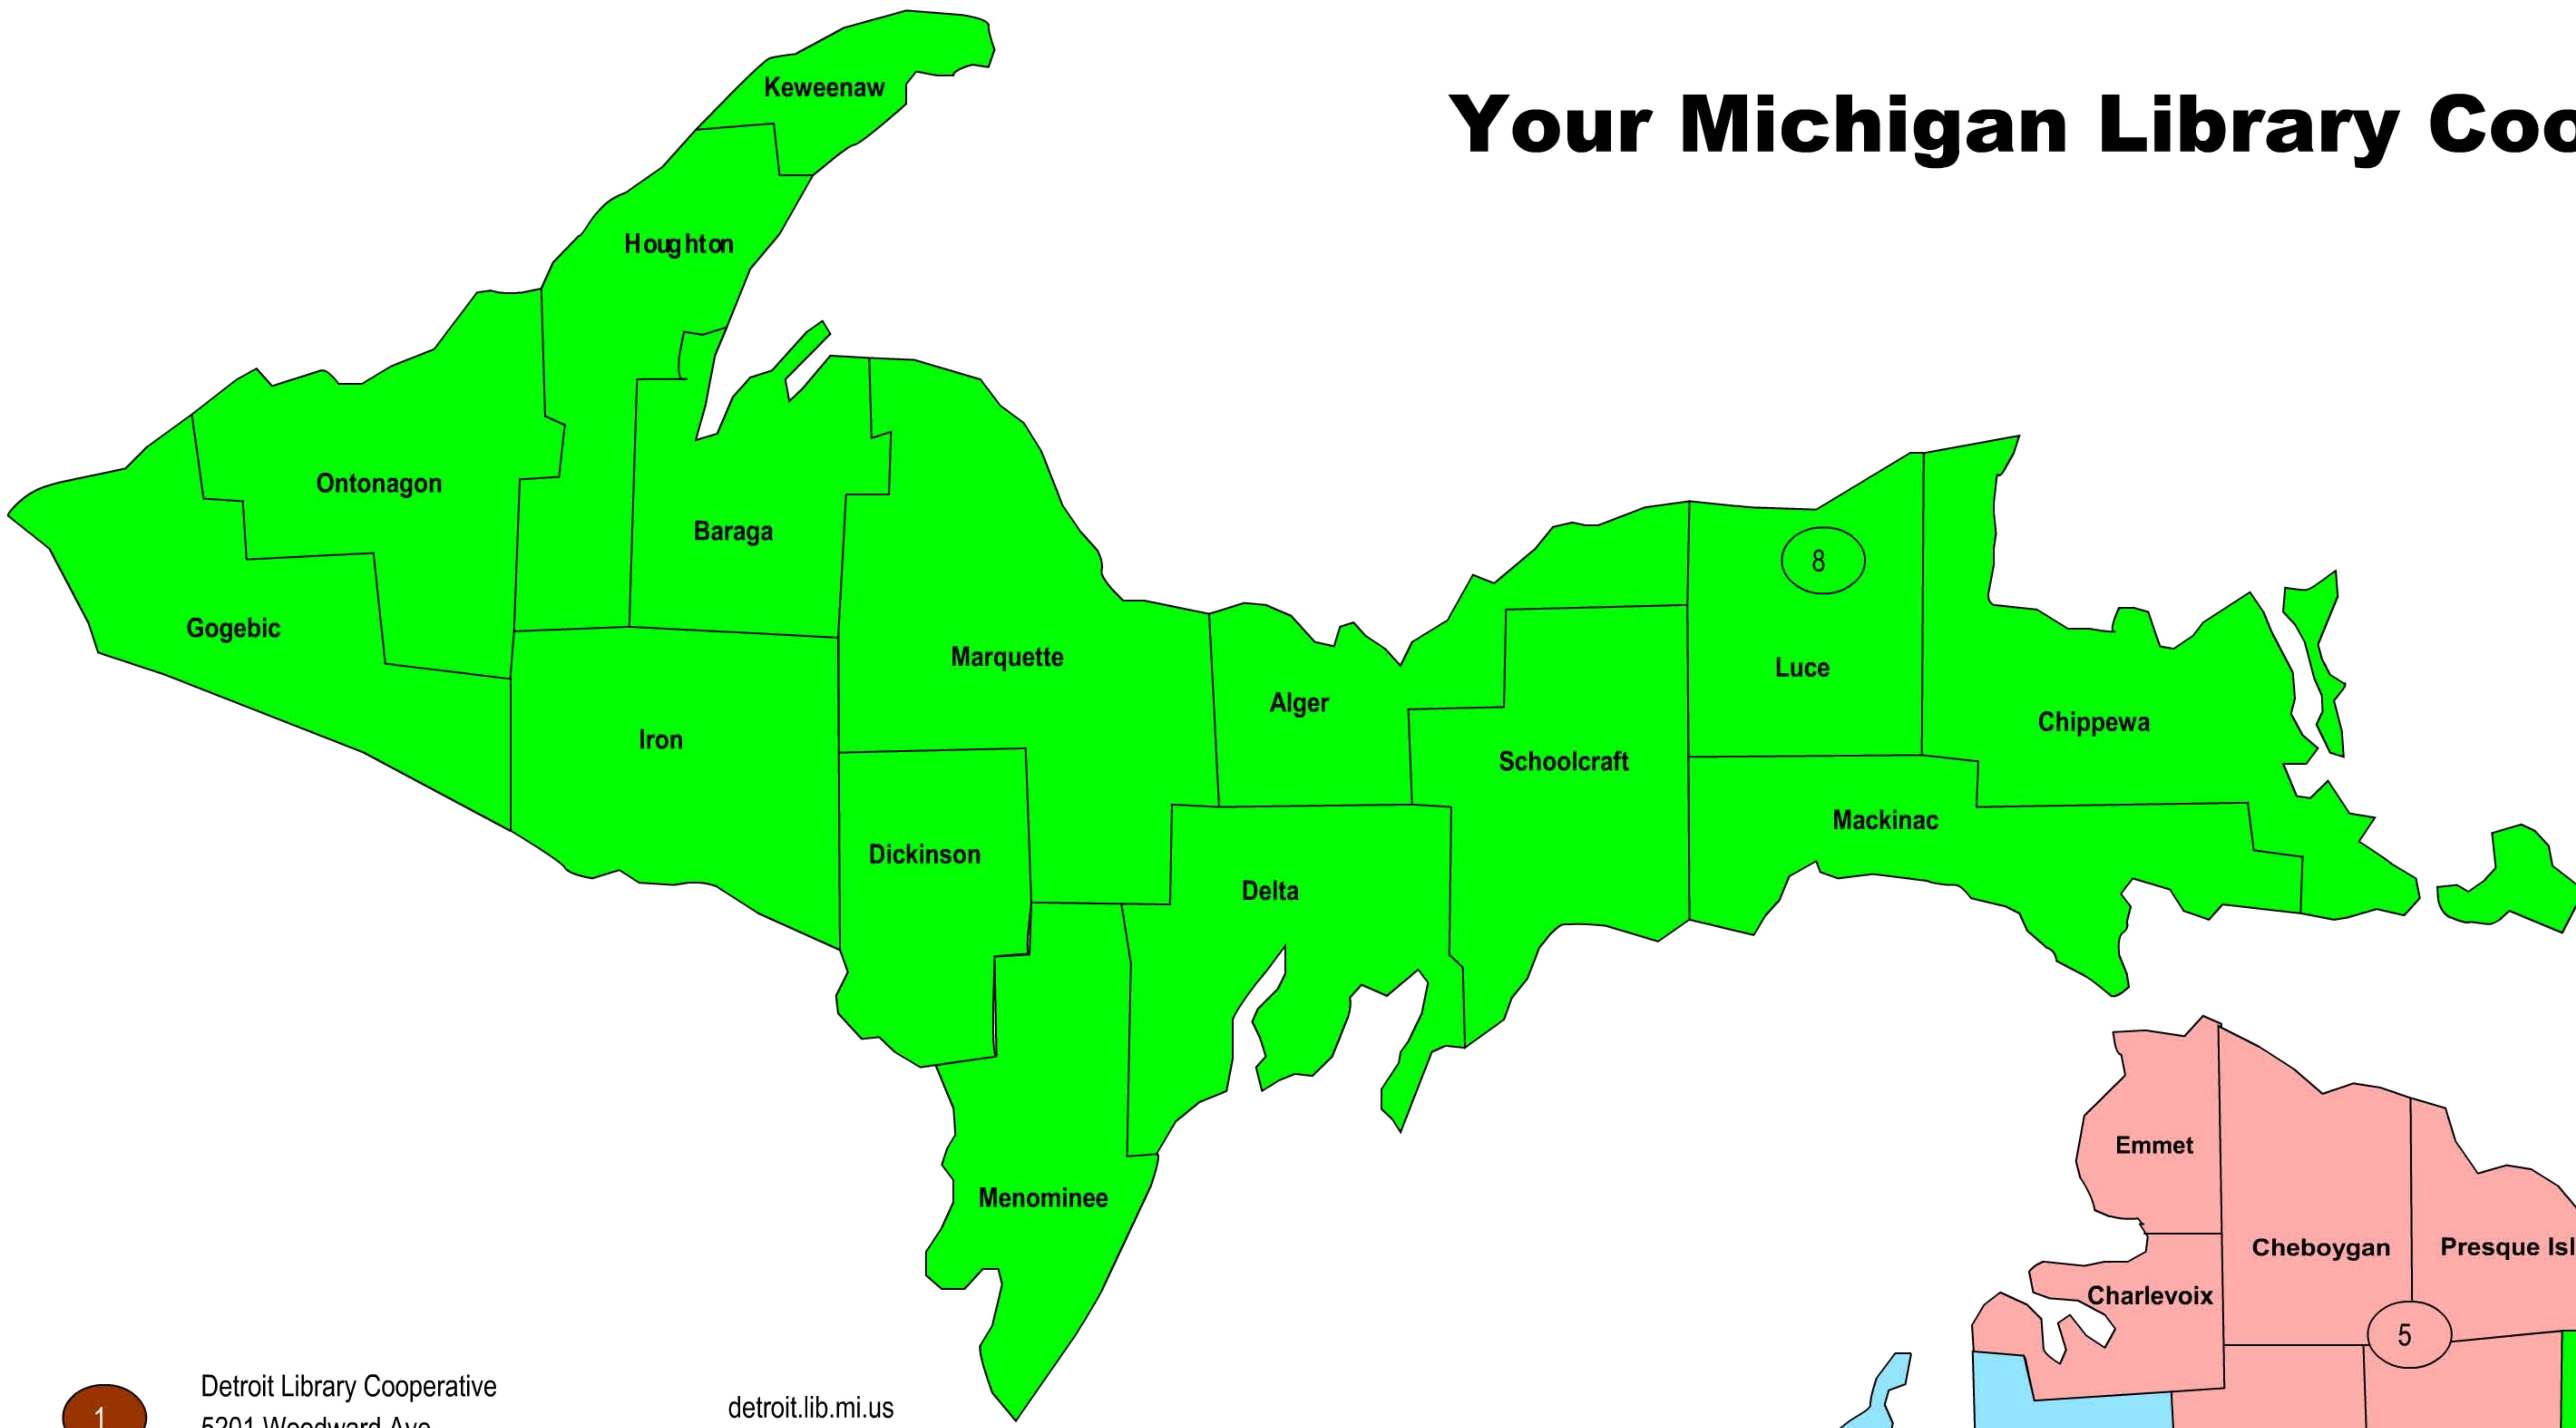

# Your Michigan Library Cooperatives

- 1** Detroit Library Cooperative  
 5201 Woodward Ave  
 Detroit, MI 48202  
[detroit.lib.mi.us](http://detroit.lib.mi.us)  
 (313) 833-1000
- 2** Lakeland Library Cooperative  
 4138 Three Mile Road, N.W.  
 Grand Rapid, MI 49534  
[www.lakeland.lib.mi.us](http://www.lakeland.lib.mi.us)  
 (616) 559-5253
- 3** Mid-Michigan Library League  
 210 ½ N. Mitchell  
 Cadillac, MI 49601  
[www.mml.org](http://www.mml.org)  
 (231) 775-3037
- 4** Mideastern Michigan Library Cooperative  
 503 S. Saginaw St., Suite 839  
 Flint, MI 48502  
[www.mmlc.info](http://www.mmlc.info)  
 (810) 232-7119
- 5** Northland Library Cooperative  
 503 S. Saginaw St., Suite 839  
 Flint, MI 48502  
[www.nlc.lib.mi.us](http://www.nlc.lib.mi.us)  
 (989) 356-1622
- 6** Southwest Michigan Library Cooperative  
 620 East Main St.  
 Niles, MI 49120  
[www.swmlc.info](http://www.swmlc.info)  
 (269) 968-8166
- 7** Suburban Library Cooperative  
 44750 Delco Blvd  
 Sterling Heights, MI 48313  
[www.libcoop.net](http://www.libcoop.net)  
 (586) 685-5750
- 8** Superiorland Library Cooperative  
 1615 Presque Isle Ave  
 Marquette, MI 49855  
[www.uproc.lib.mi.us/slc/slcindex.htm](http://www.uproc.lib.mi.us/slc/slcindex.htm)  
 (906) 228-7697
- 9** The Library Network  
 13331 Reeck Road  
 Southgate, MI 48195  
[www.tln.lib.mi.us](http://www.tln.lib.mi.us)  
 (734) 281-3830
- 10** White Pine Library Cooperative  
 3210 Davenport Ave  
 Saginaw, MI 48602  
[www.wplc.org](http://www.wplc.org)  
 (989) 793-7126
- 11** Woodlands Library Cooperative  
 415 South Superior St., Suite A  
 Albion, MI 49224  
[www.woodlands.lib.mi.us](http://www.woodlands.lib.mi.us)  
 (517) 629-9469